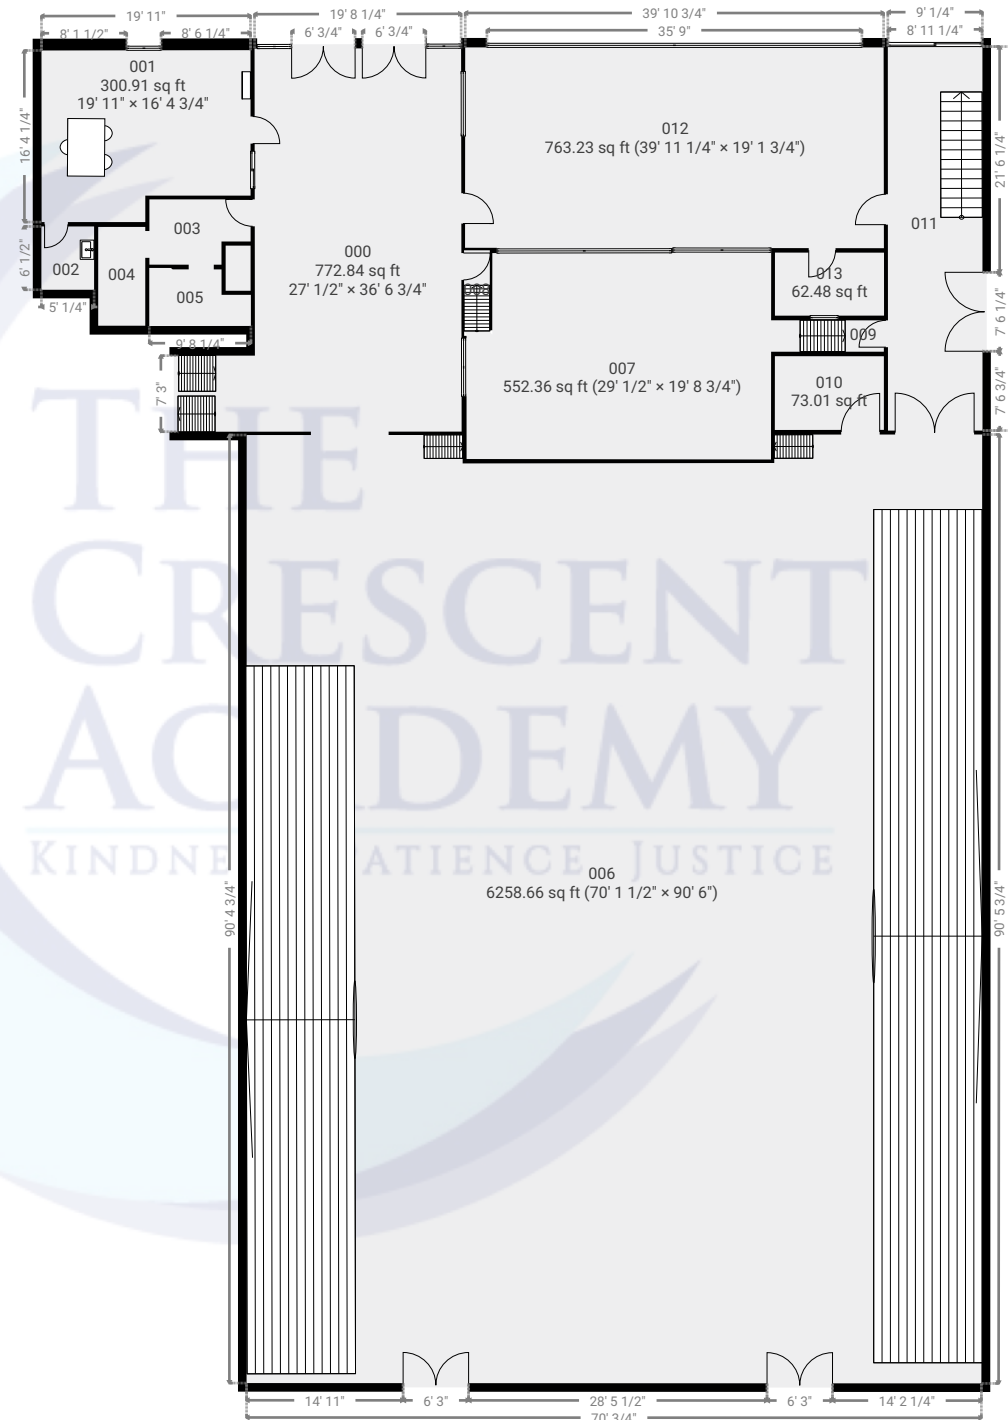

▼ **Ground floor**

TOTAL AREA: 9839.52 sq ft • **LIVING AREA:** 9839.52 sq ft • **ROOMS:** 15

The Crescent Academy

SUBMITTED BY
Misbah Qidwai

CREATED ON
2025-09-27

LOCATION
1112 Broad Street
13760 Endicott
New York
US

DETAILS
Total area: 61904.72 sq ft
Living area: 61631.37 sq ft
Floors: 5
Rooms: 149

Stage

6260 sqft
90.5' x 70.1'

Blea
cher

Blea
cher